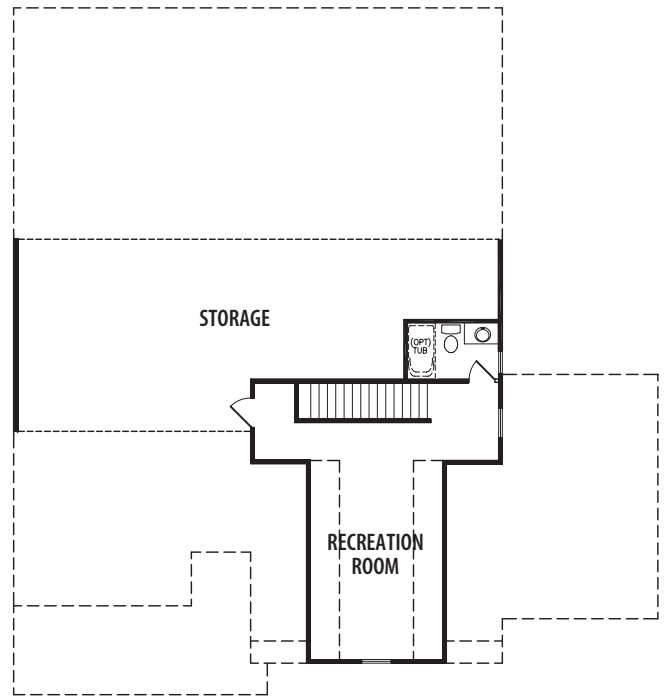

DELAWARE

3-4 Bedroom, 3-4 Bath, 2,386-3,073 Sq.Ft.

OPTIONS

2ND FLOOR STORAGE / BDRM OPTION - 798 SQ. FT

2ND FLOOR BEDROOMS OPTION - 1,097 SQ. FT

ELEVATIONS

Elevation A

Elevation B