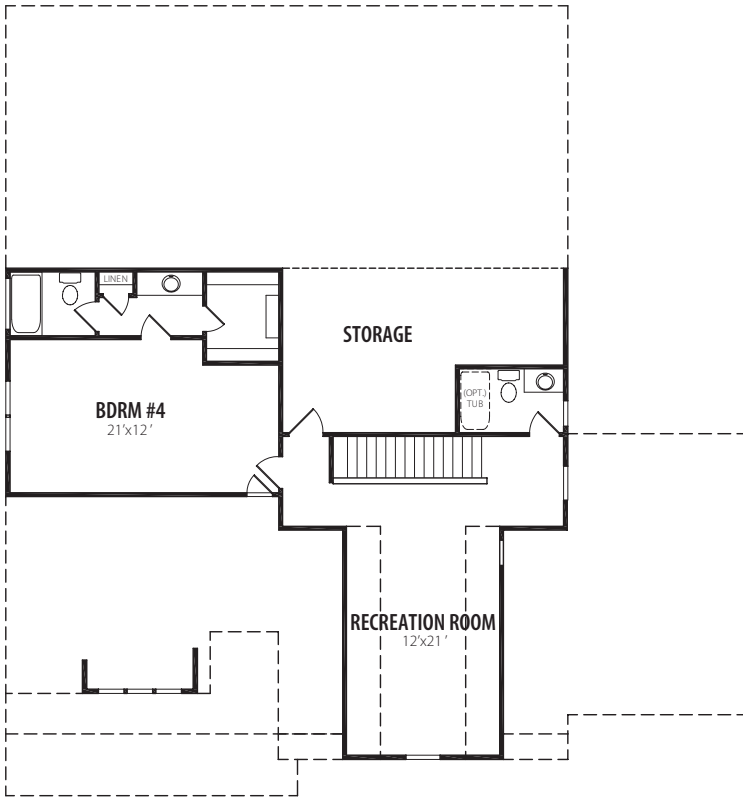

DELAWARE

3-4 Bedroom, 3-4 Bath, 2,386-3,073 Sq.Ft.

OPTIONS

2ND FLOOR STORAGE / BDRM OPTION - 798 SQ. FT

2ND FLOOR BEDROOMS OPTION - 1,097 SQ. FT

ELEVATIONS

Elevation A

Elevation B