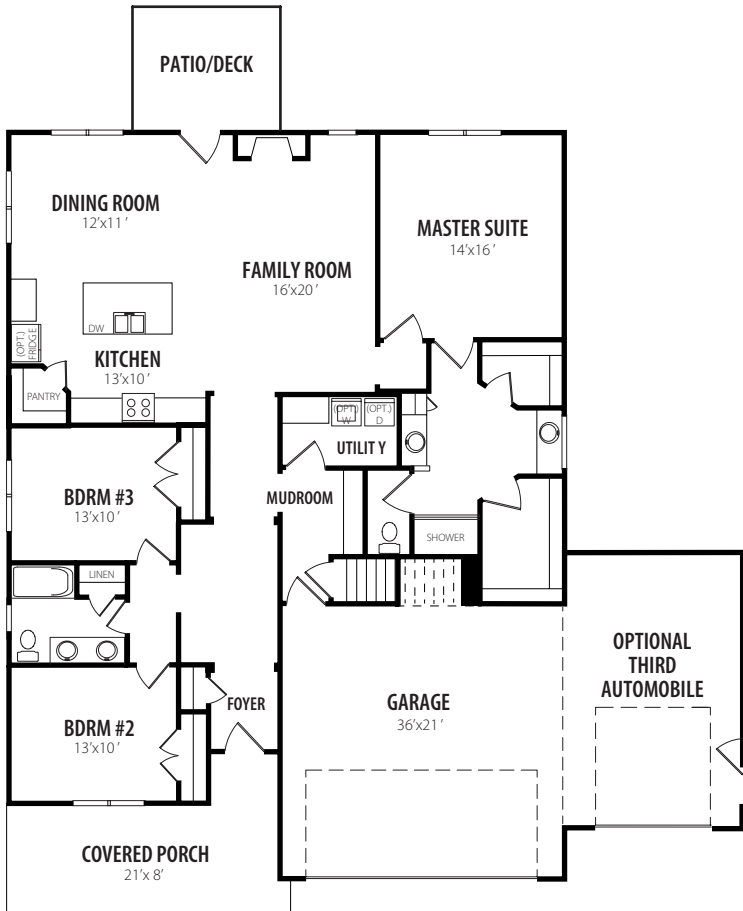

DELAWARE

3-4 Bedroom, 3-4 Bath, 2,386-3,073 Sq.Ft.

OPTIONS

2ND FLOOR STORAGE / BDRM OPTION - 798 SQ. FT

2ND FLOOR BEDROOMS OPTION - 1,097 SQ. FT

ELEVATIONS

Elevation A

Elevation B

Elevation C

*Prices, plans, dimensions, features, specifications, materials, and availability of homes or communities are subject to change without notice or obligation. Illustrations are artist's depictions only and may differ from completed improvements. Photos, videos and virtual tours may not accurately represent specifications, selections or floorplan options available in every community.