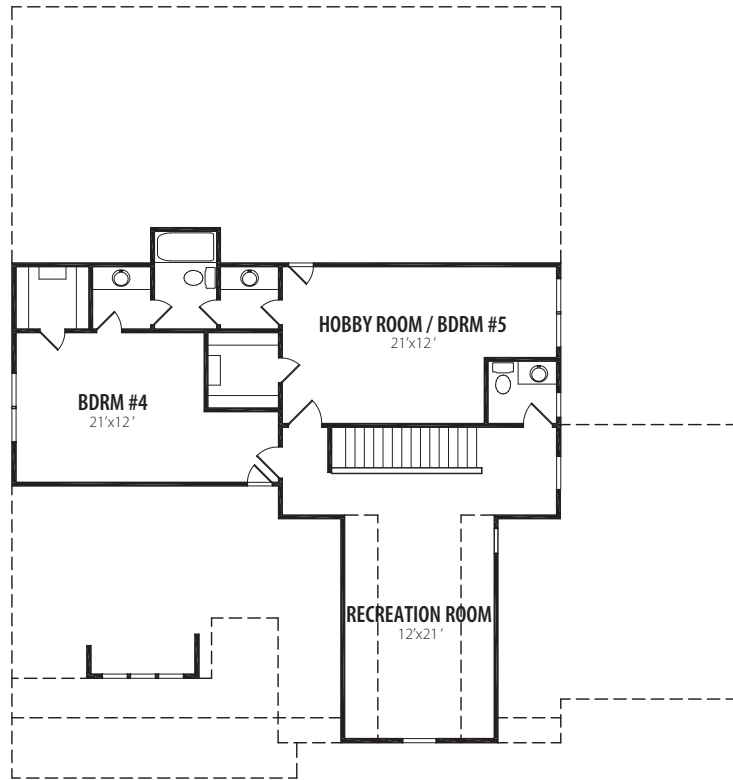

DELAWARE

3-4 Bedroom, 3-4 Bath, 2,386-3,073 Sq.Ft.

OPTIONS

2ND FLOOR STORAGE / BDRM OPTION - 798 SQ. FT

2ND FLOOR BEDROOMS OPTION - 1,097 SQ. FT

ELEVATIONS

Elevation A

Elevation B